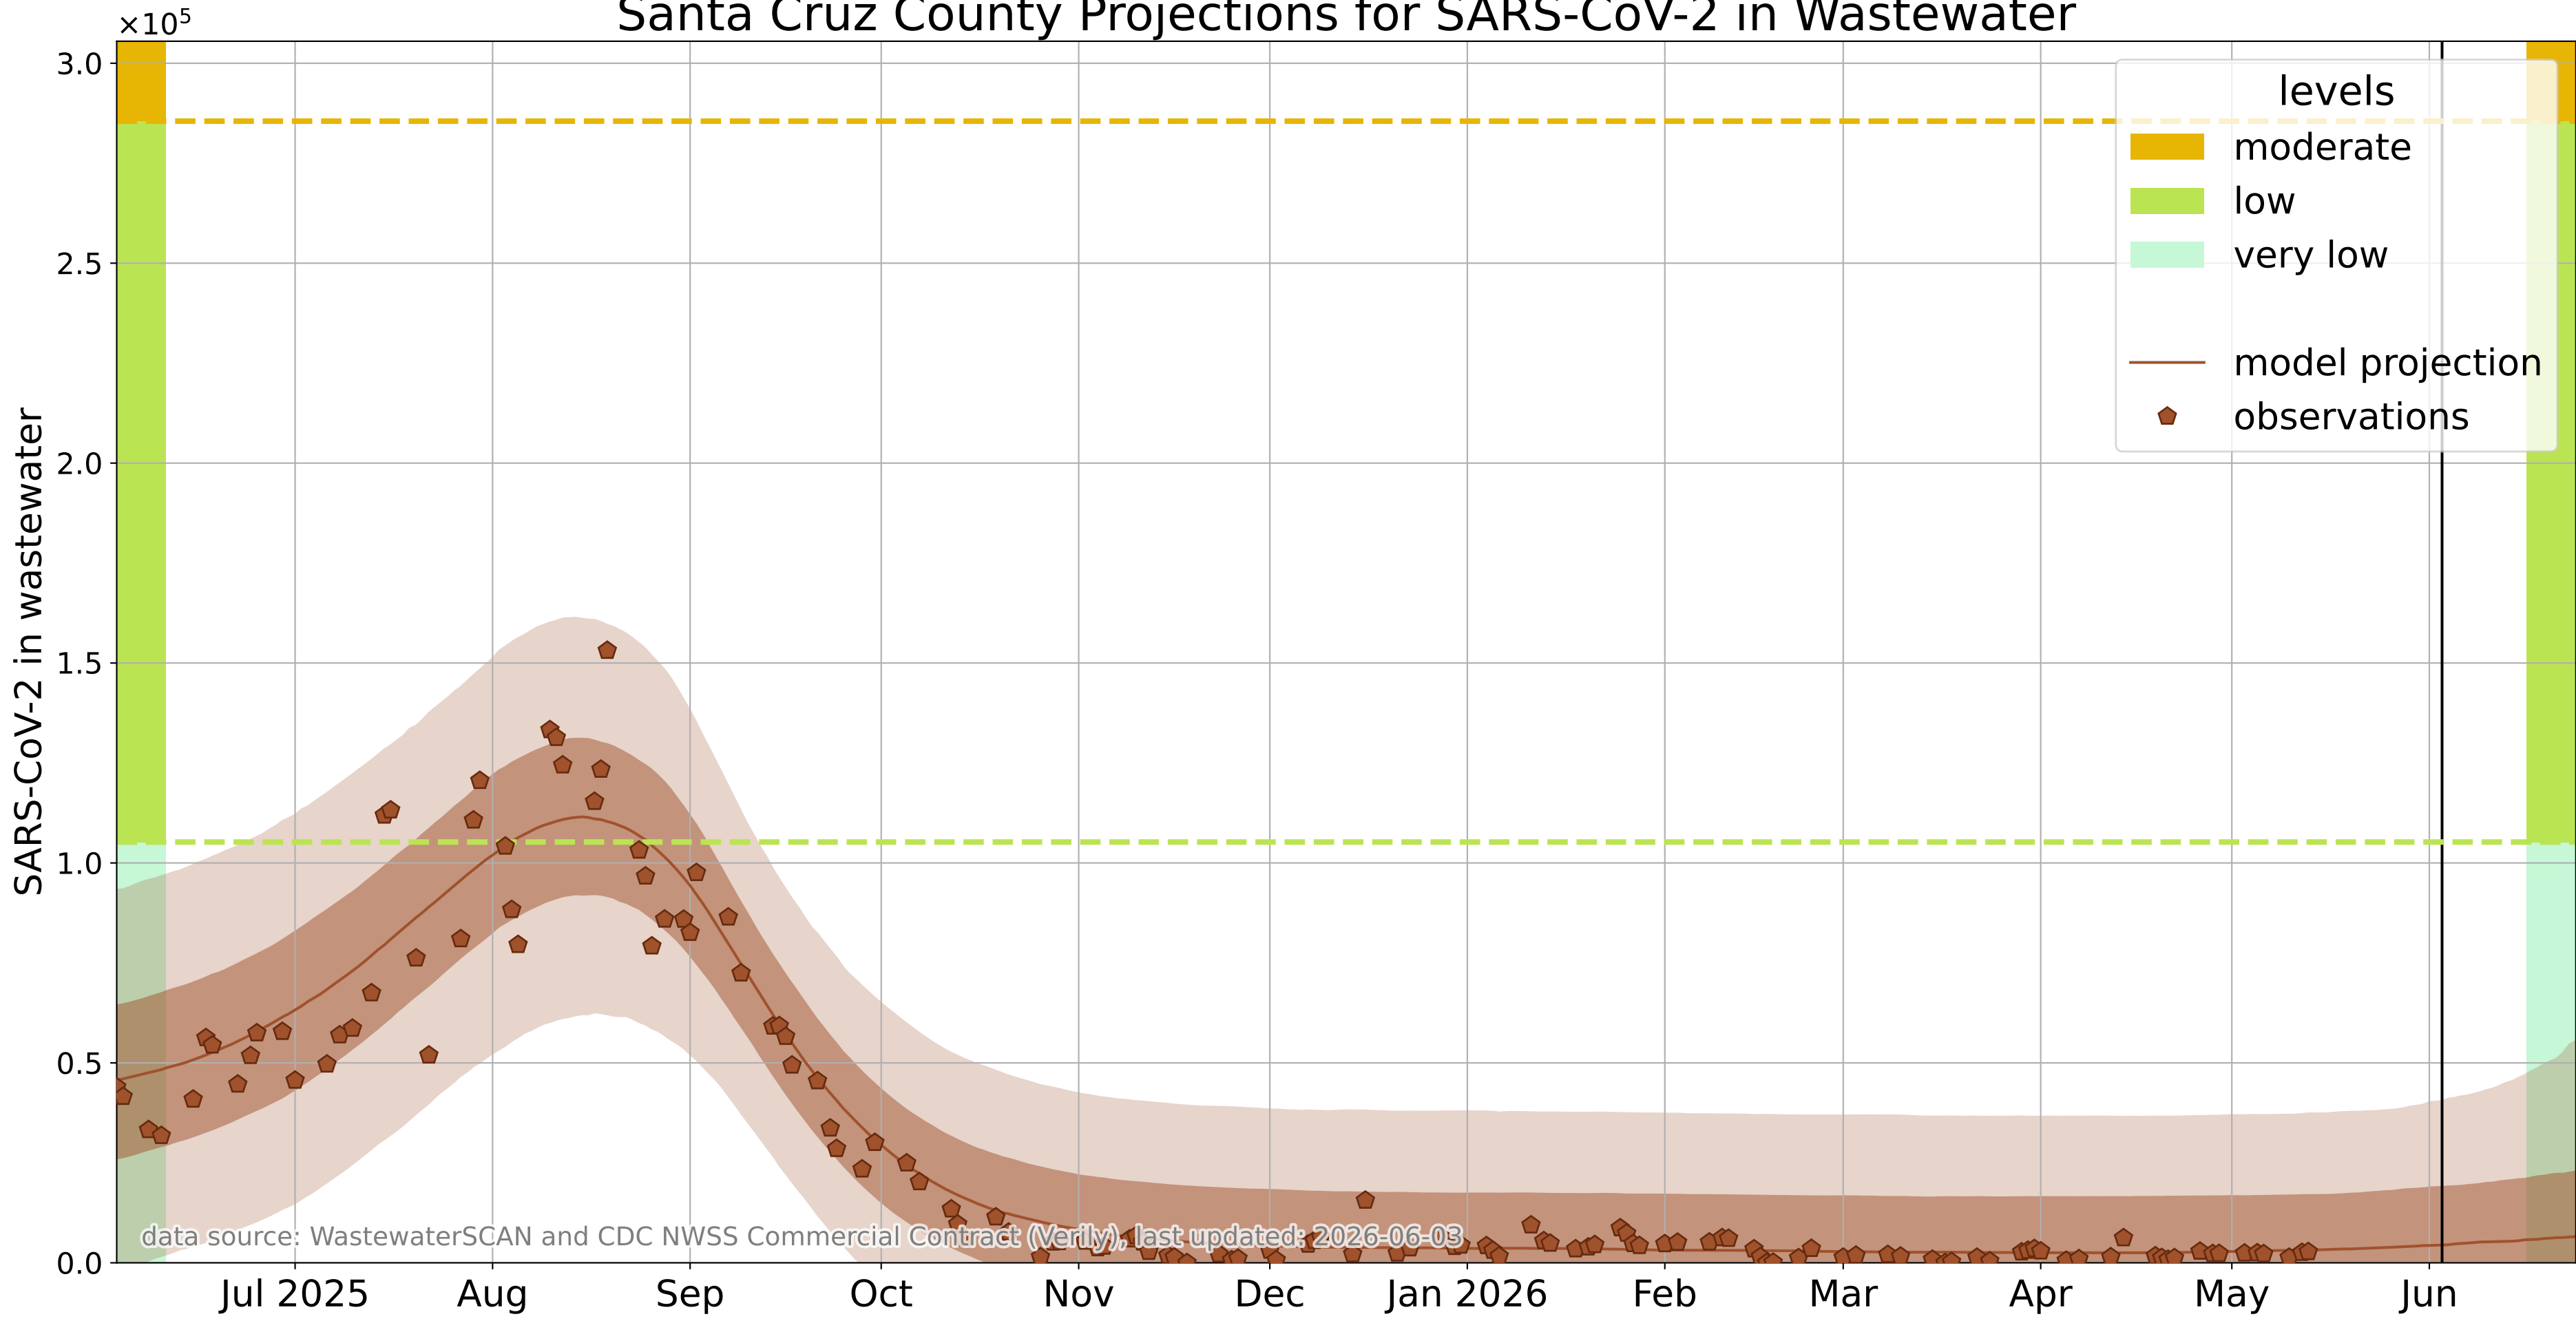

Santa Cruz County Projections for SARS-CoV-2 in Wastewater

levels

- moderate
- low
- very low

model projection

observations

data source: WastewaterSCAN and CDC NWSS Commercial Contract (Verily), last updated: 2026-06-03